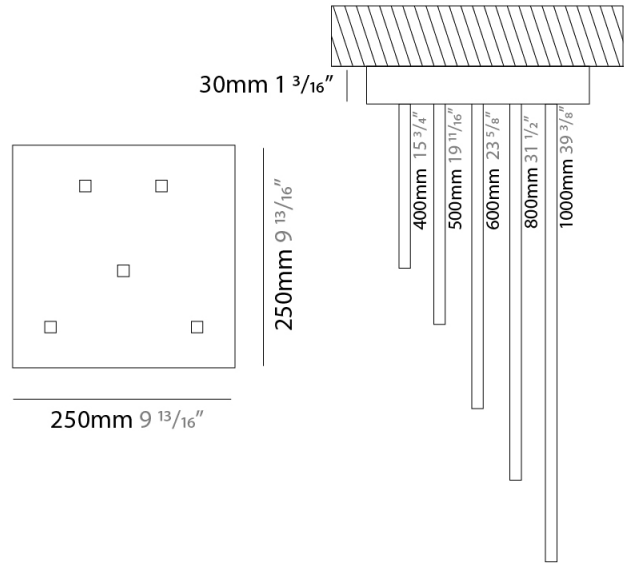

GENERAL

Series: Spillo
 Subseries: Spillo Horizontal
 Brand: Icone
 Division: Design
 Mounting Type: Suspension
 Mounting Location: Ceiling
 Subcategory: Ambient

PHYSICAL

Shape: Abstract
 Width (mm): 1040
 Width (in): 40 ¹⁵/₁₆
 Height (mm): 1500
 Height (in): 59 ¹/₁₆
 Light Distribution: Direct
 Fixture Finish: WHI / CHR / BGD
 Fixture Material: Brass

GENERAL

Series: Spillo
 Subseries: Spillo 5 Rod
 Brand: Icone
 Division: Design
 Mounting Type: Recessed
 Mounting Location: Ceiling
 Subcategory: Ambient

PHYSICAL

Shape: Abstract
 Width (mm): 50
 Width (in): 1 ¹⁵/₁₆
 Height (mm): 1000
 Height (in): 39 ³/₈
 Light Distribution: Adjustable
 Fixture Finish: WHI / BLK / CHR / BGD
 Fixture Material: Brass

LED

Color Temperature (°K): 2700 / 3000
 Nominal Lumen (lm): 3850
 CRI: >90 CRI
 Lamp Life (hrs): 50000

OPTICAL

Adjustability: Tilt 120°

RATINGS AND CERTIFICATIONS

Certified By: Certified for North American Standards
 IP rating: IP20